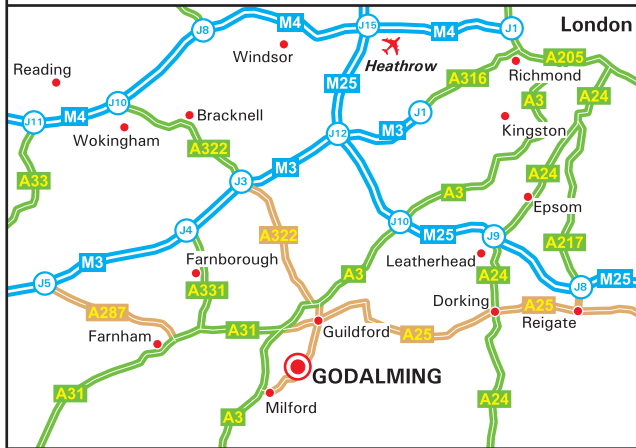

Unit 6C, Woodside Park, Catteshall Lane
Godalming, Surrey, GU7 1LG

t: +44 (0)845 388 5258
f: +44 (0)845 388 5259
www.adsign.co.uk

From the M25

- Leave the M25 at Junction 10 (signed London (SW), Guildford & A3).
- Follow the A3 south towards Guildford.
- Continue beyond Guildford & the A31 Hogs Back junction.
- Leave at the next exit (signed B3000 Godalming).
- At the roundabout at the end of the sliproad turn left onto the B3000.
- Continue to the next roundabout junction with the A3100 (Crematorium on right), and turn right towards Godalming.
- Continue for approx. 1 mile past the lake and petrol station on the right.
- Take the next left (just before the lights) into Catteshall Lane.
- Continue over the river and around the right hand bend.
- Continue for a further 0.5 miles.
- Turn left (after the Ambulance Station) into Woodside Park and we are located in Unit 6c.

By Train

- Godalming is on the main London Waterloo - Portsmouth Harbour line.
- We are a short taxi ride from the station.
- For further train service information, please telephone the National Rail Enquiry Line on 08457 48 49 50.